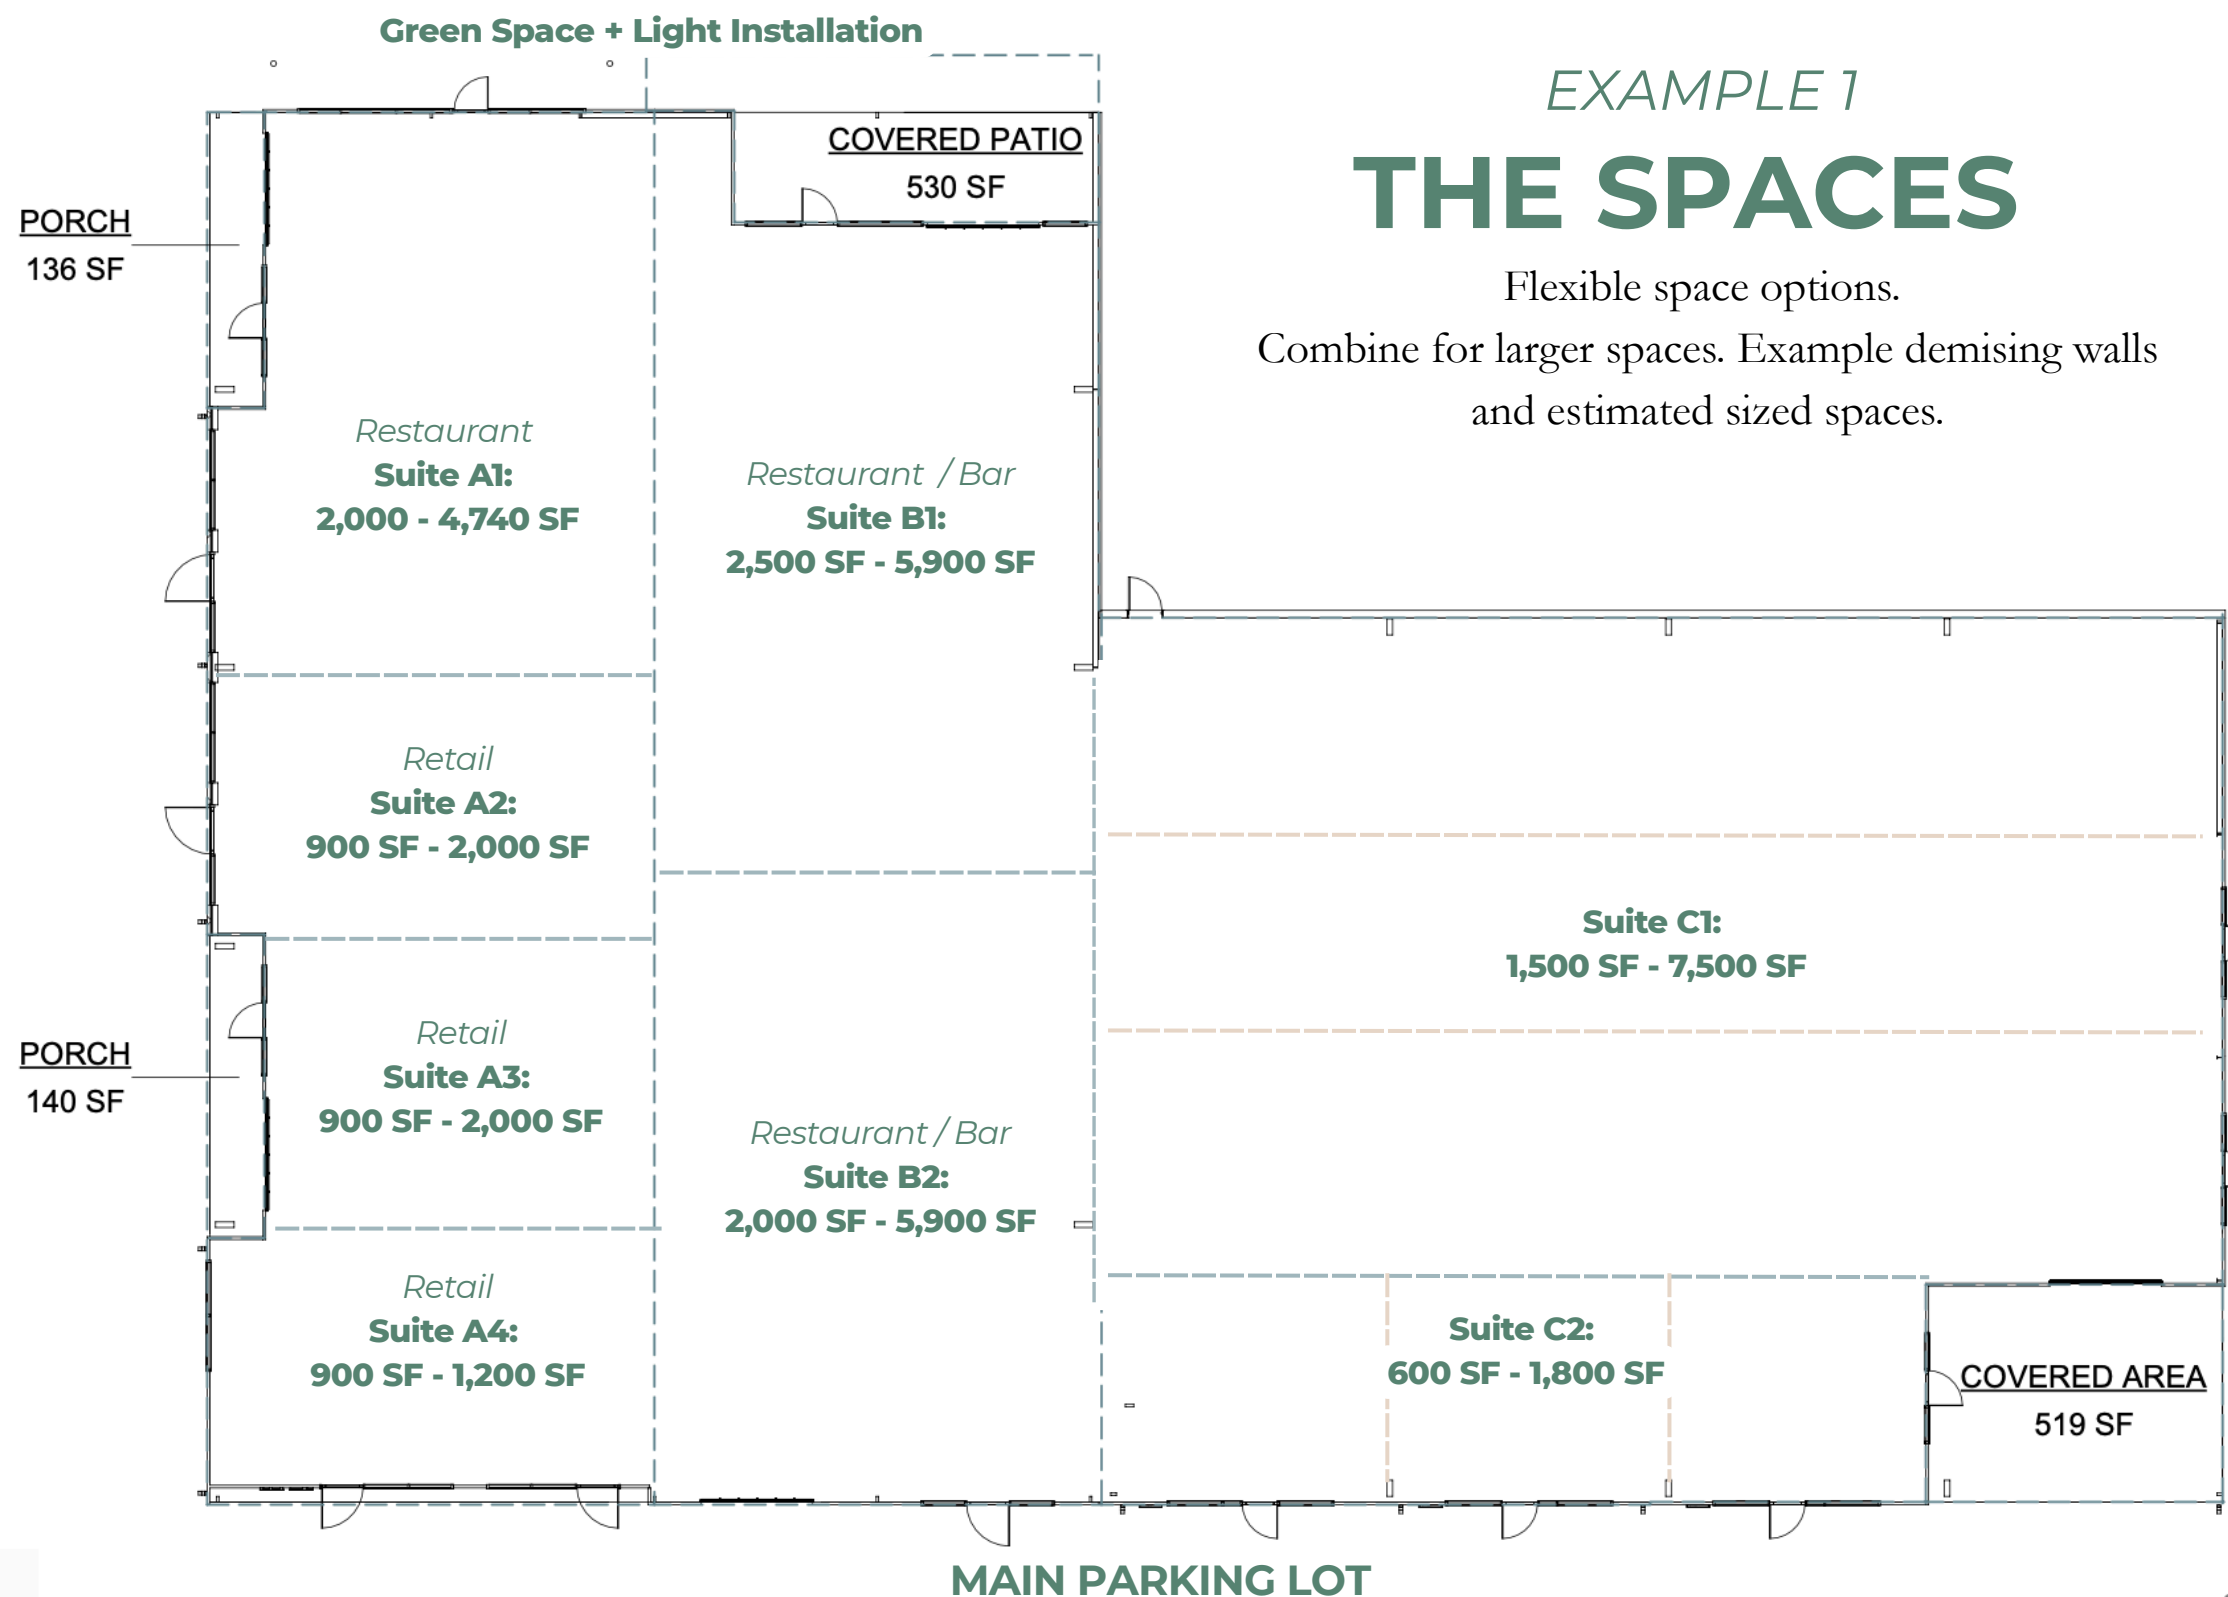

← METROrail Green Line Stop (2nd Ward / The Plant)

HARRISBURG BLVD

HUTCHESON ST

EVERTON ST.

EXAMPLE 1

THE SPACES

Flexible space options.
Combine for larger spaces. Example demising walls
and estimated sized spaces.

3000 HARRISBURG